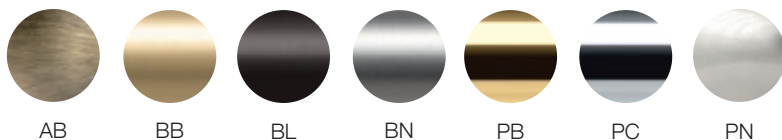

MISTRAL

COLLECTION

Vesta's MISTRAL Collection features petite finial designs all produced to the highest standards. The hardware in this product grouping is ideally suited for contemporary light-weight café style window treatments. Seven popular finishes are available and in-stock.

AVAILABLE FINISHES:

- AB = antique brass
- BB = brushed brass
- BL = black
- BN = brushed nickel
- PB = polished brass
- PC = polished chrome
- PN = polished nickel