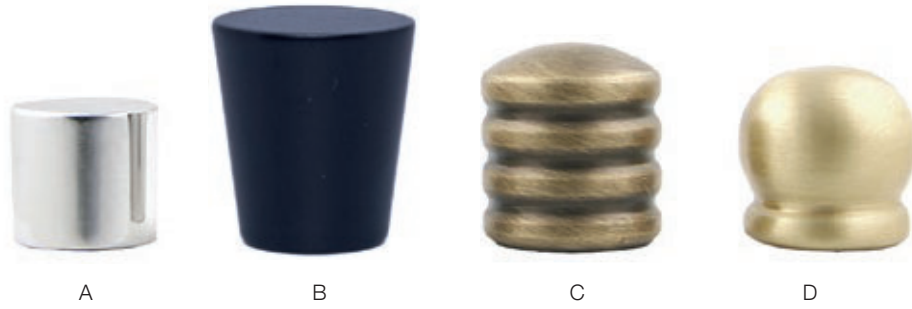

ITEM #	IMAGE	DESCRIPTION	DIMENSIONS
101100	A	End Cap shown in PC	1/2"W, 3/8"L
101110	B	Finial NICE shown in BL	5/8"W, 7/8"L
101120	C	Finial MONACO shown in AB	3/4"W, 3/4"L
101130	D	Finial CANNES shown in BB	5/8"W, 3/4"L

MISTRAL

MISTRAL

RINGS + ACCESSORIES

ITEM #	IMAGE	DESCRIPTION	DIMENSIONS
166031		Curtain Ring w/Eye shown in AB	15/16"ID, 1.3/16"OD
166061		Flat Ring w/Clip shown in PB	11/16"ID, 1"OD

SHIPPING & ADDITIONAL NOTES:

The maximum rod length in this collection is 96". If shipped at that length it will be billed at the 90lb. ground rate. Due to this collection's small diameter splicing is not recommended.