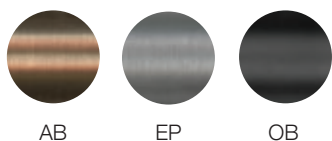

MEDITERRANEAN

COLLECTION

AB

EP

OB

Manual

Experience the attractiveness and versatility of Vesta's MEDITERRANEAN Collection featuring three appealing finishes and an assortment of hand-crafted iron accessories suitable for most design schemes. All hardware items are in-stock.

AVAILABLE FINISHES:

- AB = antique brass
- EP = english pewter
- OB = old black