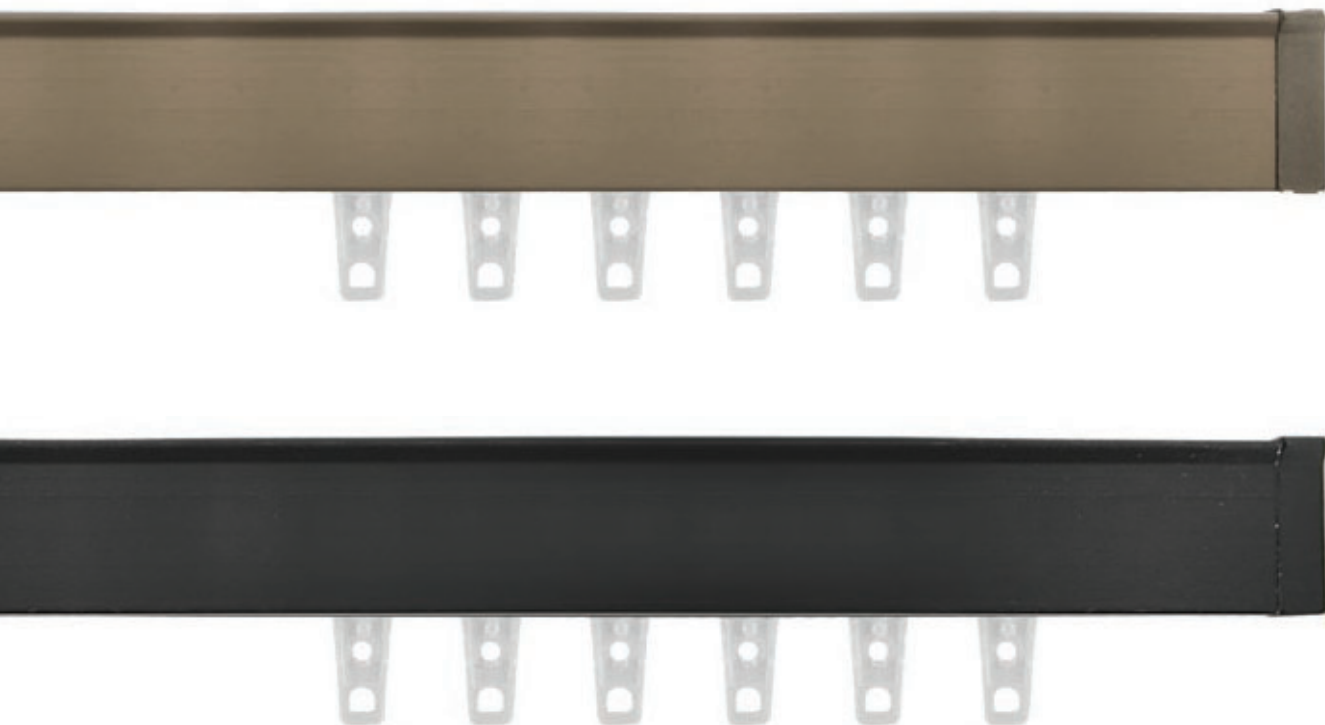

ECO-DECO

COLLECTION

BBL

BRA

BRB

BRG

BRN

WH

Manual

Vesta's ECO-DECO Collection is another exclusive Vesta offering featuring a simple extruded track available in five brushed finishes and powder coated white. A simple approach for small and large projects with an emphasis on rich finishes and a great price point.

AVAILABLE FINISHES:

- BBL = brushed black (anodized)
- BRA = brushed aluminum (anodized)
- BRB = brushed bronze (anodized)
- BRG = brushed gold (anodized)
- BRN = brushed nickel (anodized)
- WH = white (powder coated)