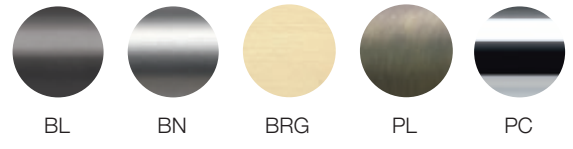

The PURTEC collection is a German Design Award Special 2022. Available in five stunning finishes, and offered in three configurations: manual, cord control, and motorized.

AVAILABLE FINISHES:

- BL = black
- BN = brushed nickel
- BRG = brushed gold
- PL = palladium
- PC = polished chrome