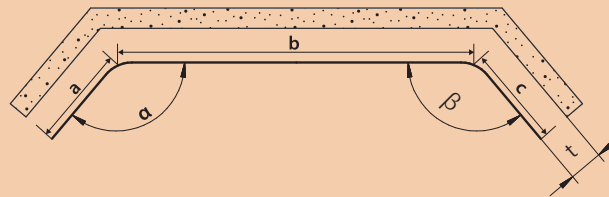

Single cut

Double cut

The following information is required:

- Set length a, b and c
- Set angle α and β
- Wall distance t

NOTE:

There will be a gap at the cut edge if not installed exactly.

Curtain is unable to pull through.

Swiveling track connector (908994) required.

BENDING

		RADIUS	ea.	SINGLE	DOUBLE	MULTIPLE
NOVI	228020 (BN, BL, WH)	12"		75,00	100,00	On Request
DECO[R]	428015 (BN, BL, BRG, PL)	12"		75,00	100,00	On Request
ECO-DECO	195185 (All finishes)	12"		75,00	100,00	On Request
MOTOPIA	288090 (BL)	12"		75,00	100,00	On Request
TECHNO	208080 (BL)	7.7/8"		75,00	100,00	On Request
TECHNO	208083 (BB, PB)	7.7/8"		75,00	100,00	On Request
TECHNO	288083 (PB, BB)	12"		75,00	100,00	On Request
TECHNO	288080 (BL)	12"		75,00	100,00	On Request
GEOLUX	208080 (SS, S, G, B, BL)	7.7/8"		75,00	100,00	On Request
GEOLUX	288080 (SS, B, BL, TWH)	12"		75,00	100,00	On Request

Single bend

Double bend

The following information is required:

- Set length a, b and c
- Set angle α and β
- Wall distance t

NOTE:

Dimensional tolerances of +/- 15 mm and +/- 2° possible.

Complicated bends are only possible with a 1:1 template as a top view.

All bends/curves require a 1:1 template.

Brushed Nickel and Bronze finishes may distort at bend/curve.

Crating/Packaging: As required.

Custom bends and curves are non-returnable.

Master carriers may not pass by bends.