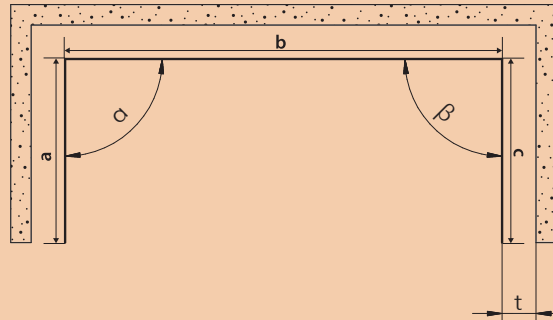

Single cut

Double cut

The following information is required:

- Set length a, b and c
- Set angle α and β
- Wall distance t

NOTE:

There will be a gap at the cut edge if not installed exactly.

Curtain is unable to pull through.

Swiveling track connector (908994) required.

BENDING

		RADIUS	ea.	SINGLE	DOUBLE	MULTIPLE
NOVI	228020 (BN, BL, WH)	12"		75,00	100,00	On Request
DECO[R]	428015 (BN, BL, BRG, PL)	12"		75,00	100,00	On Request
ECO-DECO	195185 (All finishes)	12"		75,00	100,00	On Request
MOTOPIA	288090 (BL)	12"		75,00	100,00	On Request
TECHNO	208080 (BL)	7.7/8"		75,00	100,00	On Request
TECHNO	208083 (BB, PB)	7.7/8"		75,00	100,00	On Request
TECHNO	288083 (PB, BB)	12"		75,00	100,00	On Request
TECHNO	288080 (BL)	12"		75,00	100,00	On Request
GEOLUX	208080 (SS, S, G, B, BL)	7.7/8"		75,00	100,00	On Request
GEOLUX	288080 (SS, B, BL, TWH)	12"		75,00	100,00	On Request

Single bend

Double bend

The following information is required:

- Set length a, b and c
- Set angle α and β
- Wall distance t

NOTE:

Dimensional tolerances of +/- 15 mm and +/- 2° possible.

Complicated bends are only possible with a 1:1 template as a top view.