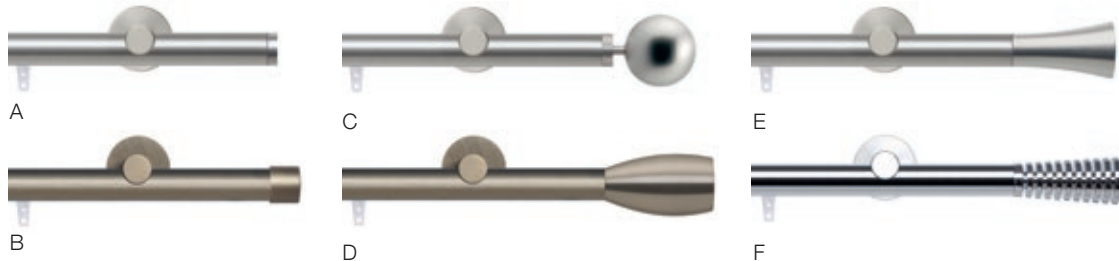

LE MANS TRACK

COLLECTION

Vesta’s LE MANS Collection features stylish and sleek finial designs for use on tracks. This is ideal for light to medium-weight treatments adding a touch of panache to any window décor.

BN PC PL

AVAILABLE FINISHES:

- BN = brushed nickel
- PC = polished chrome
- PL = palladium

FINIALS & SAMPLE SETS

- | | | |
|--|---|---|
| A. End Cap (Flush)
#241241 - 1"W, 1/2"L
*shown in BN | C. Bell
#243453 - 2.1/4"W, 3"L
*shown in BN | E. Kristensen
#243447 - 1.5/8"W, 2.3/4"L
*shown in BN |
| B. End Cap
#241240 - 1.1/16"W, 3/4"L
*shown in PL | D. Ickx
#243520 - 1.1/2"W, 2.7/8"L
*shown in PL | F. Biela
#243521 - 1.3/8"W, 3.3/8"L
*shown in PC |

AVAILABILITY:
special order 3-4 weeks,
no returns

PRIMARY MATERIALS:
■ aluminum

DIAMETER & BRACKET
REQUIREMENTS:
1"D: bracket required
every 4-5 feet

BRACKETS

- | | |
|--|--|
| | Le Mans wall bracket
#242708 - 1.7/8"W, 3.1/8"P
*shown in PC |
| | Le Mans double wall bracket
#242728 - 1.7/8"W, 3.1/8" &
5.1/2"P *shown in PC |
| | Ceiling Bracket (short)
#902473 - 9/16"W, 5/8"P *shown
in PC |
| | Ceiling Bracket
#902873 - 1.7/8"W, 1.11/16"P
*shown in PC |
| | Ceiling Bracket
#902595 Black, White, Silver
3/8"L, 1.9/16"W, 1/8"H |
| | Ceiling Bracket
#902597 Black, White, Silver
1.1/2"L, 7/8"W, 1/8"H |
| | Inside Mount
#242220 - 1.3/16"W, 1"L
*shown in PC |