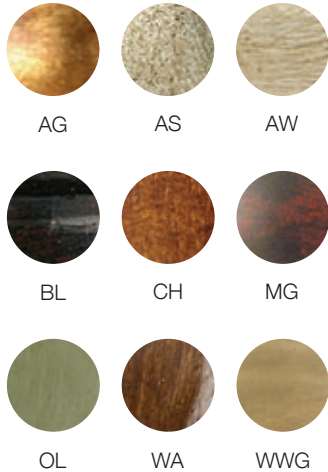

HUNLEY CORD

COLLECTION

AVAILABLE FINISHES:

AG-B = antique gold, black base coat
 AG-R = antique gold, rust base coat
 AS-R = antique silver, rust base coat
 AS-B = antique silver, black base coat
 AW = antique white
 AW-C = antique white / cracked
 BL = antique black
 BL-C = antique black / cracked
 CH = chestnut
 MG = mahogany
 OL = olive
 OL-C = olive / cracked
 WA = walnut
 WWG = white wash gold