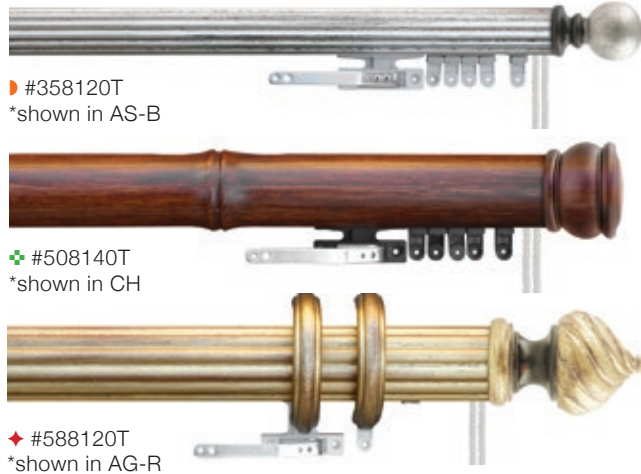

HUNLEY CORD

COLLECTION

AVAILABLE FINISHES:

AG-B = antique gold, black base coat
 AG-R = antique gold, rust base coat
 AS-R = antique silver, rust base coat
 AS-B = antique silver, black base coat
 AW = antique white
 AW-C = antique white / cracked
 BL = antique black
 BL-C = antique black / cracked
 CH = chestnut
 MG = mahogany
 OL = olive
 OL-C = olive / cracked
 WA = walnut
 WWG = white wash gold

AVAILABILITY:
 special order 3-4 weeks, no returns

PRIMARY MATERIALS:
 ■ resin, wood

DIAMETER & BRACKET REQUIREMENTS:

- ▶ 1 3/8" D: bracket required every 4-5 feet
- ✦ 2" D: bracket required every 5-6 feet
- ◆ 2 1/4" D: bracket required every 6-8 feet

358100T Traverse Pole (plain)
 358120T Traverse Pole (reeded)
 358130T Traverse Pole (whittled)
 358140T Traverse Pole (bamboo)
 508100T Traverse Pole (plain)
 508120T Traverse Pole (reeded)
 508130T Traverse Pole (whittled)
 508140T Traverse Pole (bamboo)
 588100T Traverse Pole (plain)
 588120T Traverse Pole (reeded)
 588130T Traverse Pole (whittled)
 588140T Traverse Pole (bamboo)

TRAVERSE SETS

▶ #358120T
 *shown in AS-B

✦ #508140T
 *shown in CH

◆ #588120T
 *shown in AG-R

OPTIONAL TRAVERSE ITEMS ADD-ONS

Single Bracket Heavy Duty
 #582020 - 1.1/2"W, 3.1/2"-4.1/4"P
 *white or brown

Multi Bracket Heavy Duty
 #582025 - 1.1/2"W, 2.3/8"-6.1/4" (variable)
 *white or brown