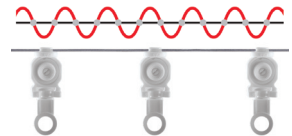

Ceiling Flush Mount(V)
▲#902592 - 3/4"W, 3/4"P
(white, black, aluminum)

Ceiling Bracket short
▲#902473 - 9/16"W, 5/8"P

Multi Bracket
#432855 - 1.7/8"W, 5.1/2"P

DECO (V)

End Cap(V)
▲#431022

Solara(V)
▲#431080

Butt Master Carrier [R]
#909910 - w/snap

Underlap Carrier [L]
#909903 - w/o snap
#909905 - with snap

Overlap Carrier [R]
#909902 - w/o snap
#909904 - with snap

Wheeled Butt Master
#909906 - w/snap [L]

Wheeled Butt Master
#909907 - w/snap [R]

*available in black, brown or white

Ball Bearing Roller Carrier
#906706 - 60% fullness
#906708 - 80% fullness
#906710 - 100% fullness
#906712 - 120% fullness
available in black, brown or white

*For 1" Snap Tape with 1/4" On-Center Spacing