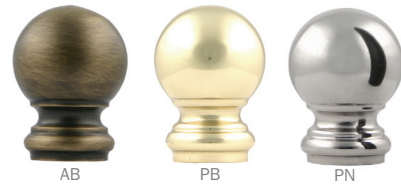

**AVAILABILITY:**  
in-stock, typically ships within 24-48 hours

**PRIMARY MATERIALS:**  
■ brass

**DIAMETER & BRACKET REQUIREMENTS:**  
5/8"D: bracket required every 4-5 feet

**SHIPPING & ADDITIONAL NOTES:**  
Splicing when applicable can significantly reduce freight charges. We can help you make the best-informed decision when it's time to ship your order.

**AVAILABLE FINISHES:**  
AB = antique brass  
PB = polished brass  
PN = polished nickel

**FINIALS**

Regency - #161020

Ball - #161070

End Cap - #161001

**BRACKETS**

Wall Bracket  
#162060  
1.1/4"W, 2.1/4"P

Inside Mount  
#162001  
7/8"W, 3/8"L

Sash Bracket  
#162070  
5/8"W, 3/4"P

Wall Bracket (long)  
#162090  
1"W, 4.3/8"P  
\*shown in AB

**RINGS**

Ring w/eye  
#166031

Ring hollow w/clip  
#166030

**TUBING**