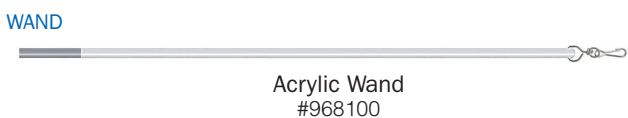

SAMPLE BRACKET CONNECTIONS