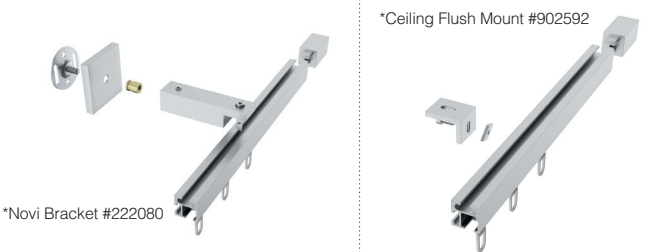

NOVI

COLLECTION

Vesta's Novi Collection features precision extruded square aluminum tracks with meticulously machined bracket and finial designs. Several mounting possibilities make it a versatile collection suitable for any ultra-modern design scheme.

AVAILABILITY:
special order 3-4 weeks, no returns

PRIMARY MATERIALS:
aluminum

DIAMETER & BRACKET REQUIREMENTS:
 ▲ 3/4"W: bracket required every 4-5 feet
 ▼ 1"W: bracket required every 5-6 feet

AVAILABLE FINISHES:

- ▲▼ BL = black
- ▲▼ BN = brushed nickel
- ▲▼ BRG = brushed gold
- ▲▼ PC = polished chrome
- ▲▼ WH = white

SHIPPING & ADDITIONAL NOTES:
Splicing when applicable can significantly reduce freight charges. The created seam will be visible. We can help you make the best-informed decision when it's time to ship your order.

FINIALS

SAMPLE BRACKET CONNECTIONS

BRACKETS

TRACK & ACCESSORIES