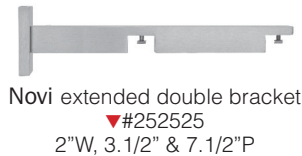

AVAILABILITY:
special order 3-4 weeks, no returns

PRIMARY MATERIALS:
aluminum

DIAMETER & BRACKET REQUIREMENTS:
▲ 3/4"W: bracket required every 4-5 feet
▼ 1"W: bracket required every 5-6 feet

AVAILABLE FINISHES:

- ▲▼ BL = black
- ▲▼ BN = brushed nickel
- ▲▼ BRG = brushed gold
- ▲▼ PC = polished chrome
- ▲▼ WH = white

SHIPPING & ADDITIONAL NOTES:
Splicing when applicable can significantly reduce freight charges. The created seam will be visible. We can help you make the best-informed decision when it's time to ship your order.

FINIALS

SAMPLE BRACKET CONNECTIONS

BRACKETS

TRACK & ACCESSORIES