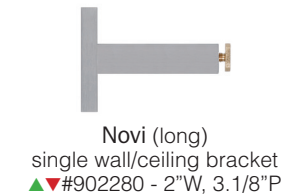

AVAILABILITY:
special order 3-4 weeks, no returns

PRIMARY MATERIALS:
aluminum

DIAMETER & BRACKET REQUIREMENTS:
▲ 3/4"W: bracket required every 4-5 feet
▼ 1"W: bracket required every 5-6 feet

AVAILABLE FINISHES:

- ▲▼ BL = black
- ▲▼ BN = brushed nickel
- ▲▼ BRG = brushed gold
- ▲▼ PC = polished chrome
- ▲▼ WH = white

SHIPPING & ADDITIONAL NOTES:
Splicing when applicable can significantly reduce freight charges. The created seam will be visible. We can help you make the best-informed decision when it's time to ship your order.

FINIALS

SAMPLE BRACKET CONNECTIONS

BRACKETS

TRACK & ACCESSORIES