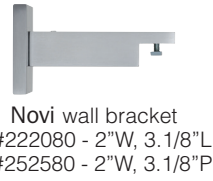

AVAILABILITY:
special order 3-4 weeks, no returns

PRIMARY MATERIALS:
aluminum

DIAMETER & BRACKET REQUIREMENTS:
▲ 3/4"W: bracket required every 4-5 feet
▼ 1"W: bracket required every 5-6 feet

AVAILABLE FINISHES:

- ▲▼ BL = black
- ▲▼ BN = brushed nickel
- ▲▼ BRG = brushed gold
- ▲▼ PC = polished chrome
- ▲▼ WH = white

SHIPPING & ADDITIONAL NOTES:
Splicing when applicable can significantly reduce freight charges. The created seam will be visible. We can help you make the best-informed decision when it's time to ship your order.

FINIALS

SAMPLE BRACKET CONNECTIONS

BRACKETS

TRACK & ACCESSORIES