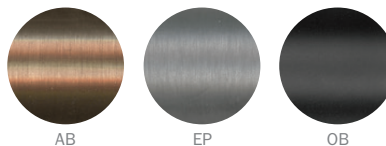

AVAILABILITY:
in-stock, typically ships within 24-48 hours

PRIMARY MATERIALS:

- wrought iron, steel

DIAMETER & BRACKET REQUIREMENTS:

¾"D: bracket required every 4-5 feet

SHIPPING & ADDITIONAL NOTES:

Due to changes in the shipping industry, rods at 96" are billed at the 90lb ground rate. The collection's rod splice can be used to achieve longer spans.

AVAILABLE FINISHES:

- AB= antique brass
- EP= english pewter
- OB= old black

FINIALS

- A. Corsica #201010 *shown in EP
- B. Khios #201210 *shown in AB
- C. Cyprus #201020 *shown in AB
- D. Capri #201100 *shown in EP