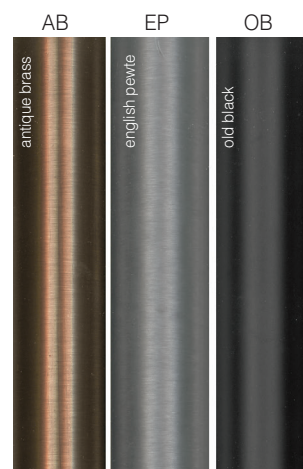

AVAILABLE FINISHES:

- AB= antique brass
- EP= english pewter
- OB= old black

FINIALS

- A. Corsica #201010 *shown in EP
- B. Khios #201210 *shown in AB
- C. Cyprus #201020 *shown in AB
- D. Capri #201100 *shown in EP

Ibiza medium
#202034
3.1/4"H, 3.1/2" to 5.1/2"P
*adjustable, shown in EP

Elba
#202010
3.1/8"H, 3.1/4"L, 4.1/2"P
*shown in EP

Inside Mount (plain)
#202002
1"W, 1"L
*shown in AB

ACCESSORIES

Ring w/clip & insert
#206010
*shown in OB

Brass Clip
#909111 - black

Ring w/eye
#206011
*shown in AB

Rod Splice
#208090

Steel Tubing

#207150 #207200 #207250

*sold as shown but will cut to your specified lengths at no charge - longer lengths may be produced by using this collection's rod splice

Wand #911100 #911125 *shown in OB