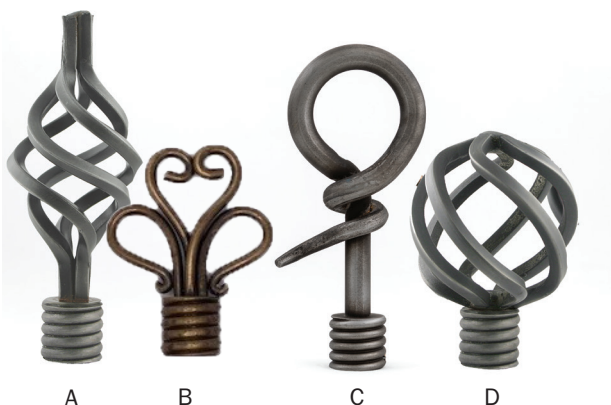

AVAILABILITY:
in-stock, typically ships within 24-48 hours

PRIMARY MATERIALS:

- wrought iron, steel

DIAMETER & BRACKET REQUIREMENTS:

¾"D: bracket required every 4-5 feet

SHIPPING & ADDITIONAL NOTES:

Due to changes in the shipping industry, rods at 96" are billed at the 90lb ground rate. The collection's rod splice can be used to achieve longer spans.

AVAILABLE FINISHES:

- AB= antique brass
- EP= english pewter
- OB= old black

FINIALS

- A. Corsica #201010 *shown in EP
- B. Khios #201210 *shown in AB
- C. Cyprus #201020 *shown in AB
- D. Capri #201100 *shown in EP

Sicily
#201070
*shown in AB

End Cap (plain)
#201007
*shown in EP

Sitges
#201075
*shown in EP

Cadiz
#201005
*shown in EP

BRACKETS

Ibiza short
#202032
3.1/4"H, 1.3/4" to 2"P
*adjustable, shown in AB
**may be used as a ceiling bracket

Ibiza medium
#202034
3.1/4"H, 3.1/2" to 5.1/2"P
*adjustable, shown in EP

Elba
#202010
3.1/8"H, 3.1/4"L, 4.1/2"P
*shown in EP

Inside Mount (plain)
#202002
1"W, 1"L
*shown in AB

ACCESSORIES

Ring w/clip & insert
#206010
*shown in OB