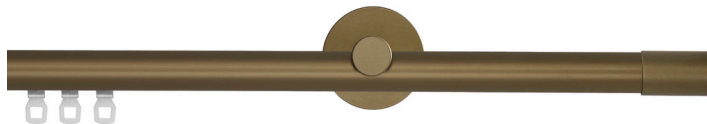

SHIPPING & ADDITIONAL NOTES:
Splicing when applicable can significantly reduce freight charges. We can help you make the best-informed decision when it's time to ship your order. Aluminum components in B, G, S and BL are suitable for outdoor use with the purchase of the Outdoor Mounting Plate (#904001).

FINIALS

End Cap
▲ #201301 - *shown in black (BL)

End Cap
▲ #201300 - *shown in stainless steel (SS)

Cylinder flush
▲ #201316 - *shown in bronze (B)

Sphere
▲ #201321 - *shown in gold(G)

Cylinder
▲ #201320 - *shown in stainless steel (B)

GEO Techno Track
▲ #208080

AVAILABLE FINISHES:
B = bronze
G = gold
S = silver
BL= black
SS= stainless steel

BRACKETS & ACCESSORIES

	Lux wall bracket (short) ▲ #202406 *includes screw cover 1.7/8"W, 2.9/16"P	
	Lux wall bracket (medium) ▲ #202412 *includes screw cover 1.7/8"W, 4.3/4"P	
	Lux wall bracket (long) ▲ #202413 *includes screw cover 1.7/8"W, 6"P	
	Lux double wall bracket ▲ #202512 *includes screw cover 1.7/8"W, 2.9/16"& 4.3/4"P	

Outdoor Mounting Plate
▲ #904001
*with screws suitable for outdoor use

Inside Mount
▲ #202007
1"W, 7/8"L

Flat Ring w/clip
▲ #206257

bronze (B) gold (G) silver (S) black (BL)

Aluminum Tubing
▲ #208060

*sold by the foot but may be cut to specified lengths, no charge