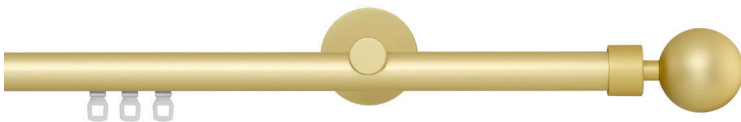

SHIPPING & ADDITIONAL NOTES:
Splicing when applicable can significantly reduce freight charges. We can help you make the best-informed decision when it's time to ship your order. Aluminum components in B, G, S and BL are suitable for outdoor use with the purchase of the Outdoor Mounting Plate (#904001).

FINIALS

End Cap
▲ #201301 - *shown in black (BL)

End Cap
▲ #201300 - *shown in stainless steel (SS)

Cylinder flush
▲ #201316 - *shown in bronze (B)

Sphere
▲ #201321 - *shown in gold(G)

Cylinder
▲ #201320 - *shown in stainless steel (B)

GEO Techno Track
▲ #208080

AVAILABLE FINISHES:
B = bronze
G = gold
S = silver
BL= black
SS= stainless steel

BRACKETS & ACCESSORIES

	Lux wall bracket (short) ▲ #202406 *includes screw cover 1.7/8"W, 2.9/16"P	
	Lux wall bracket (medium) ▲ #202412 *includes screw cover 1.7/8"W, 4.3/4"P	
	Lux wall bracket (long) ▲ #202413 *includes screw cover 1.7/8"W, 6"P	
	Lux double wall bracket ▲ #202512 *includes screw cover 1.7/8"W, 2.9/16"& 4.3/4"P	

Outdoor Mounting Plate
▲ #904001
*with screws suitable for outdoor use

Inside Mount
▲ #202007
1"W, 7/8"L

Flat Ring w/clip
▲ #206257

bronze (B) gold (G) silver (S) black (BL)

Aluminum Tubing
▲ #208060

*sold by the foot but may be cut to specified lengths, no charge