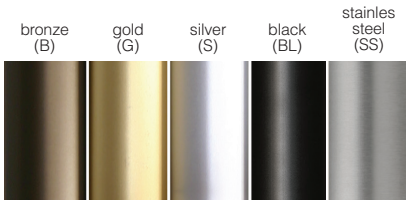

FINIALS

End Cap
▲ #201301 - *shown in black (BL)

End Cap
▲ #201300 - *shown in stainless steel (SS)

Cylinder flush
▲ #201316 - *shown in bronze (B)

Sphere
▲ #201321 - *shown in gold(G)

Cylinder
▲ #201320 - *shown in stainless steel (B)

GEO Techno Track
▲ #208080

AVAILABLE FINISHES:
B = bronze
G = gold
S = silver
BL= black
SS= stainless steel

BRACKETS & ACCESSORIES

	Lux wall bracket (short) ▲ #202406 *includes screw cover 1.7/8"W, 2.9/16"P	
	Lux wall bracket (medium) ▲ #202412 *includes screw cover 1.7/8"W, 4.3/4"P	
	Lux wall bracket (long) ▲ #202413 *includes screw cover 1.7/8"W, 6"P	
	Lux double wall bracket ▲ #202512 *includes screw cover 1.7/8"W, 2.9/16"& 4.3/4"P	