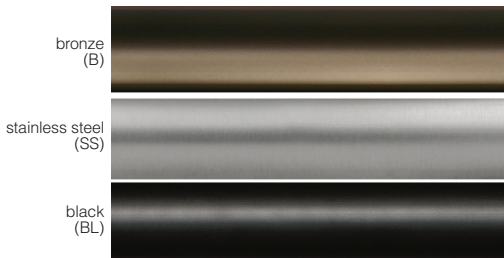

End Cap (Flush)
 ▼ #281301 - *shown in black (BL)

End Cap
 ▼ #281300 - *shown in stainless steel (SS)

Sphere notched
 ▼ #281321 - *shown in bronze (B)

Cylinder flush
 ▼ #281331 - *shown in bronze (B)

Frustrum flush
 ▼ #281333 - *shown in black (BL)

Stainless Steel Tubing
 ▼ #288110
 *sold by the foot but may be cut to specified lengths, no charge

Tube Splice
 ▼ #288090

Flat Ring w/clip
 ▼ #286257

GEOLUX COLLECTION

CEILING BRACKETS

Ceiling Bracket
short
▲▼ #902491
9/16"W, 5/8"L

Ceiling Bracket
long
▲▼ #902493
9/16"W, 1.3/8"L

Ceiling Bracket
▲▼ #902494
1.7/8"W, 1.5/8"L

Ceiling Bracket
▲▼ #902595
3/8"L, 1.9/16"W, 1/8"H

Aluminum Geo Techno Track
▼ #288080

*sold by the foot but may be cut to specified lengths, no charge

*due to the nature of these materials and the finishing process, a variance in finish is to be expected.

Wand
#966100
#966125
#966150

Acrylic Wand
#968100

Glider Hook short
▲▼ #906840 - grey

Roller Glide small
▲▼ #906575 - white