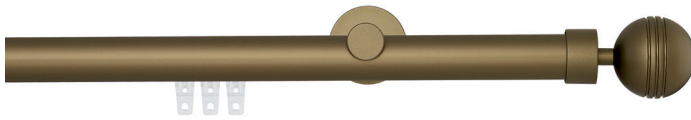

GEO Techno Track
▲ #208080

AVAILABLE FINISHES:
B = bronze
G = gold
S = silver
BL= black
SS= stainless steel

BRACKETS & ACCESSORIES

	Lux wall bracket (short) ▲ #202406 *includes screw cover 1.7/8"W, 2.9/16"P	
	Lux wall bracket (medium) ▲ #202412 *includes screw cover 1.7/8"W, 4.3/4"P	
	Lux wall bracket (long) ▲ #202413 *includes screw cover 1.7/8"W, 6"P	
	Lux double wall bracket ▲ #202512 *includes screw cover 1.7/8"W, 2.9/16"& 4.3/4"P	

Outdoor Mounting Plate
▲ #904001
*with screws suitable for outdoor use

Inside Mount
▲ #202007
1"W, 7/8"L

Flat Ring w/clip
▲ #206257

bronze (B) gold (G) silver (S) black (BL)

Aluminum Tubing
▲ #208060

*sold by the foot but may be cut to specified lengths, no charge

Stainless Steel Tubing
▲ #218110

*sold by the foot but may be cut to specified lengths, no charge

Tube Splice
▲ #208090

GEOLUX COLLECTION

AVAILABLE FINISHES:

B = bronze
 BL= black
 SS= stainless steel

FINIALS

End Cap (Flush)
 ▼ #281301 - *shown in black (BL)

End Cap
 ▼ #281300 - *shown in stainless steel (SS)

Sphere notched
 ▼ #281321 - *shown in bronze (B)

Cylinder flush
 ▼ #281331 - *shown in bronze (B)

Frustrum flush
 ▼ #281333 - *shown in black (BL)