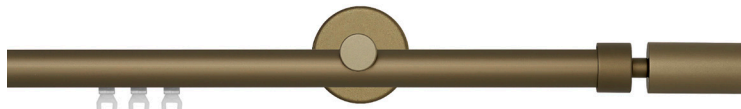

SHIPPING & ADDITIONAL NOTES:
Splicing when applicable can significantly reduce freight charges. We can help you make the best-informed decision when it's time to ship your order. Aluminum components in B, G, S and BL are suitable for outdoor use with the purchase of the Outdoor Mounting Plate (#904001).

FINIALS

End Cap
▲ #201301 - *shown in black (BL)

End Cap
▲ #201300 - *shown in stainless steel (SS)

Cylinder flush
▲ #201316 - *shown in bronze (B)

Sphere
▲ #201321 - *shown in gold(G)

Cylinder
▲ #201320 - *shown in stainless steel (B)

GEO Techno Track
▲ #208080

AVAILABLE FINISHES:
B = bronze
G = gold
S = silver
BL= black
SS= stainless steel

BRACKETS & ACCESSORIES

	Lux wall bracket (short) ▲ #202406 *includes screw cover 1.7/8"W, 2.9/16"P	
	Lux wall bracket (medium) ▲ #202412 *includes screw cover 1.7/8"W, 4.3/4"P	
	Lux wall bracket (long) ▲ #202413 *includes screw cover 1.7/8"W, 6"P	
	Lux double wall bracket ▲ #202512 *includes screw cover 1.7/8"W, 2.9/16"& 4.3/4"P	

Outdoor Mounting Plate
▲ #904001
*with screws suitable for outdoor use

Inside Mount
▲ #202007
1"W, 7/8"L

Flat Ring w/clip
▲ #206257

bronze (B) gold (G) silver (S) black (BL)

Aluminum Tubing
▲ #208060

*sold by the foot but may be cut to specified lengths, no charge