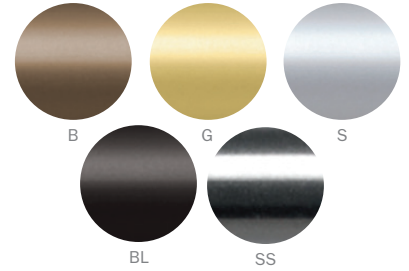

FINIALS

End Cap
▲ #201301 - *shown in black (BL)

End Cap
▲ #201300 - *shown in stainless steel (SS)

Cylinder flush
▲ #201316 - *shown in bronze (B)

Sphere
▲ #201321 - *shown in gold(G)

Cylinder
▲ #201320 - *shown in stainless steel (B)

GEO Techno Track
▲ #208080

AVAILABLE FINISHES:
B = bronze
G = gold
S = silver
BL= black
SS= stainless steel

BRACKETS & ACCESSORIES

	Lux wall bracket (short) ▲ #202406 *includes screw cover 1.7/8"W, 2.9/16"P	
	Lux wall bracket (medium) ▲ #202412 *includes screw cover 1.7/8"W, 4.3/4"P	
	Lux wall bracket (long) ▲ #202413 *includes screw cover 1.7/8"W, 6"P	
	Lux double wall bracket ▲ #202512 *includes screw cover 1.7/8"W, 2.9/16"& 4.3/4"P	