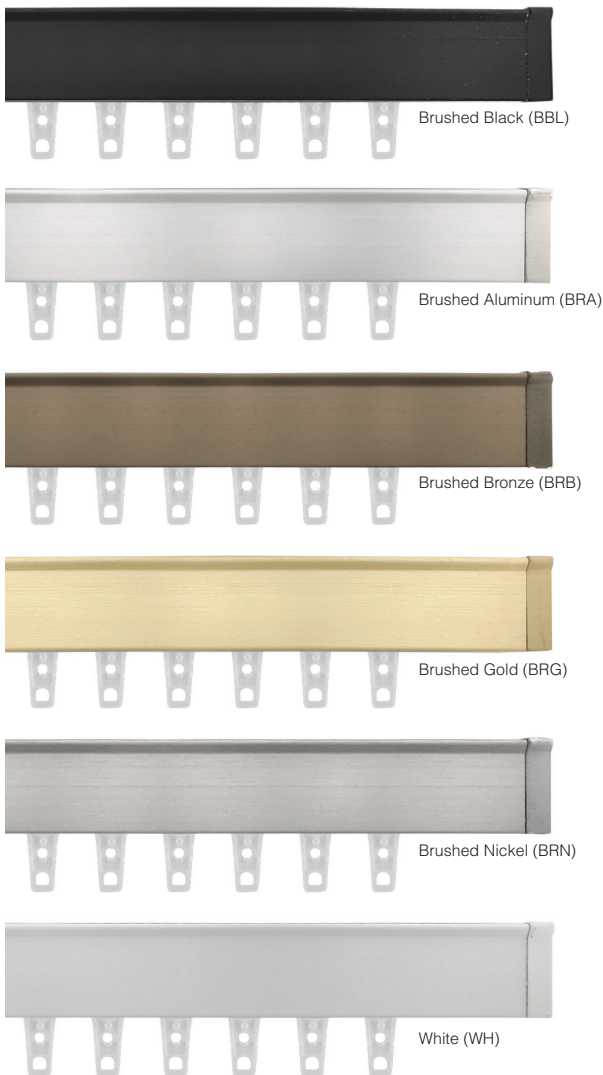

ECO-DECO

C O L L E C T I O N

Vesta's Eco-Deco Collection is another exclusive Vesta offering featuring a simple extruded track available in five brushed finishes and powder coated white. A simple approach for small and large projects with an emphasis on rich finishes and a great price point.

AVAILABILITY:
in-stock, typically ships within 24-48 hours

PRIMARY MATERIALS:
■ aluminum

DIAMETER & BRACKET REQUIREMENTS:
¾"W: bracket required every 3-4 feet

SHIPPING & ADDITIONAL NOTES:
Splicing when applicable can significantly reduce freight charges. The created seam will be visible. We can help you make the best-informed decision when it's time to ship your order.

AVAILABLE FINISHES:
BBL= brushed black (anodized)
BRA= brushed aluminum (anodized)
BRB= brushed bronze (anodized)
BRG= brushed gold (anodized)
BRN= brushed nickel (anodized)
WH= white (powder coated)

SAMPLE SETS

BRACKETS & ACCESSORIES

 Track #195185 *shown in BBL		 End Cap #191916 *shown in BBL	
 Click Ceiling Bracket #191618 1.5/8"L, 7/8"W	 Ceiling Mount #191616 - 9/16"W, 1.1/2"L	 Rail Connector #198993	
 Double Click Wall Bracket #191680 3/4"W, 1.3/4"P-5.1/2"P	 Click Wall Bracket #191670 3/4"W, 2.1/2"P	 Wall Bracket long #191660 - 5/8"W, 2"P	
 Swivel Glide #906525 - grey	 Track Stop #908992 - white #908992B - black	 Roller Glide small - #906575	 Roller Glide large #906520 - white #906521 - black
 Ball Bearing Roller Carrier #906706 - 60% fullness #906708 - 80% fullness #906710 - 100% fullness #906712 - 120% fullness available in black or white			